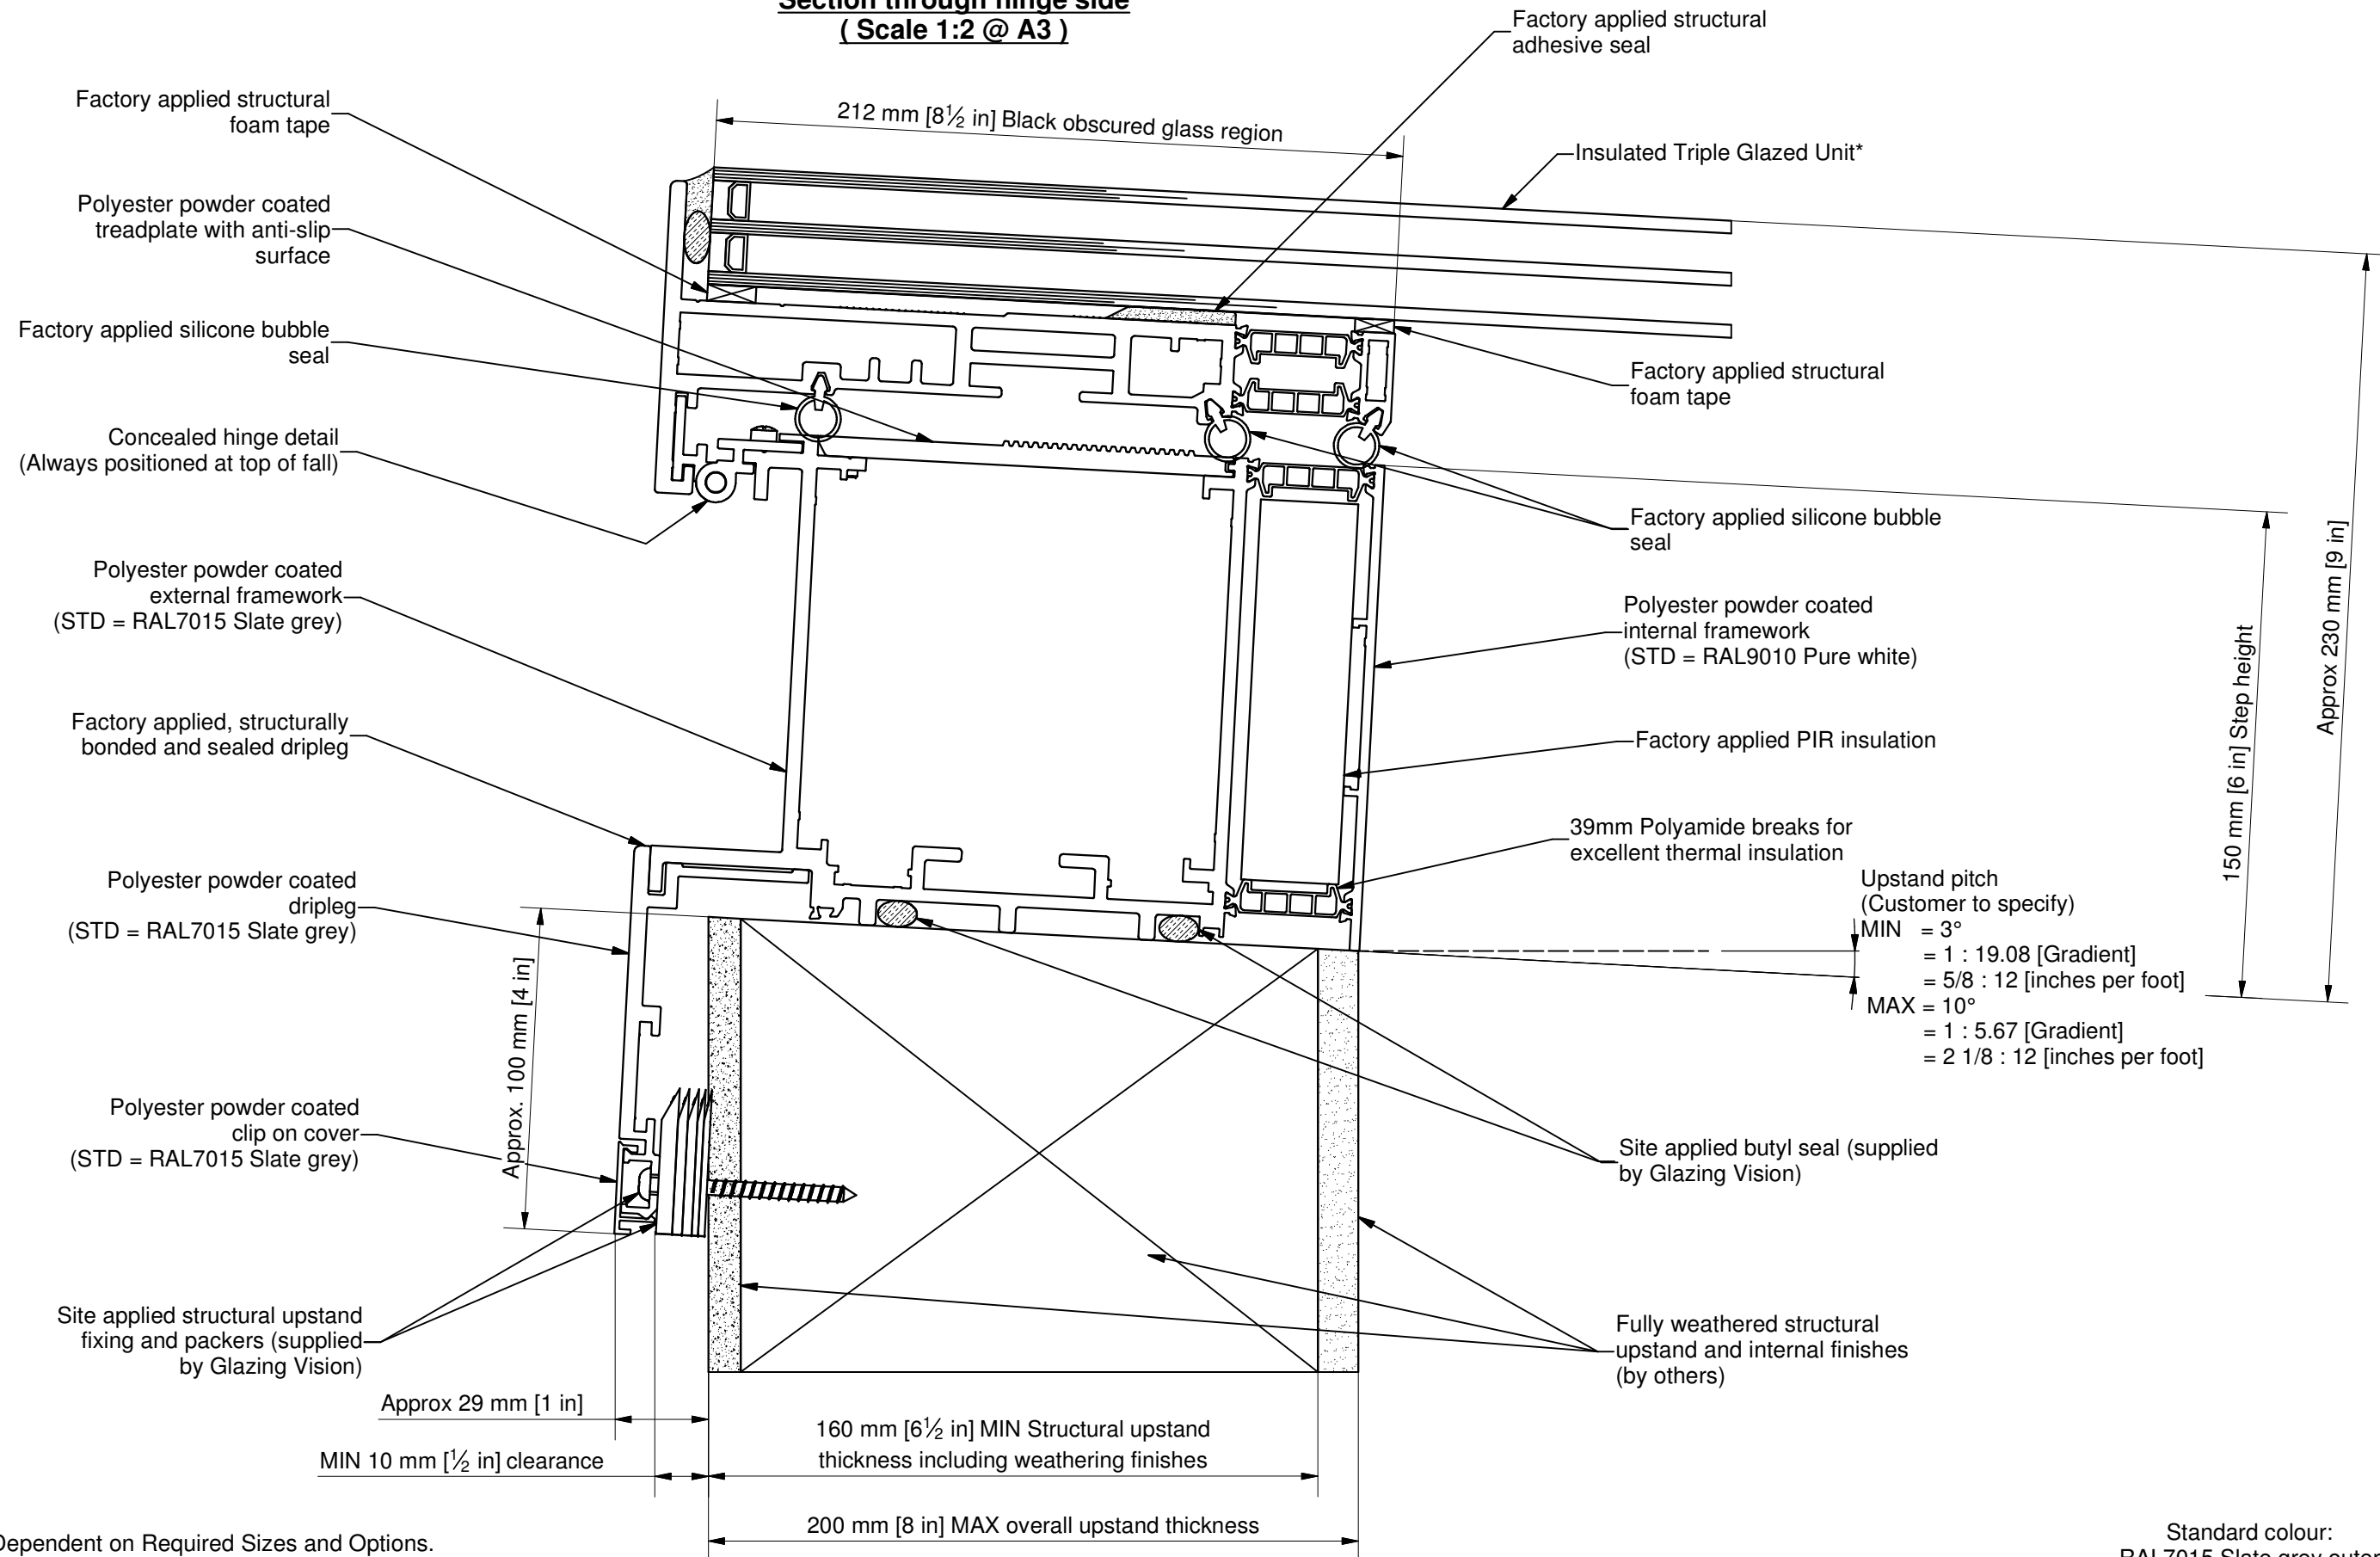

**Detail C**  
**Section through hinge side**  
**( Scale 1:2 @ A3 )**

\*Glazing Composition Dependent on Required Sizes and Options.  
 Triple Glazed Option Available on Some Sizes

Standard colour:  
 RAL7015 Slate grey outer  
 RAL9010 Pure white inner

Rev	Revision Description	Drawn/Date	Product: 406 GV Standard Skydoor	Checked By:
A	Drawing Border Revised	ALS 09/01/2019	<b>Description:</b> Section Through Upstand Detail C (Hinge Side) Triple Glaze <b>Materials:</b> N/A <b>Finish:</b> N/A <b>Weight:</b> N/A <b>Quantity:</b> N/A <b>Scale:</b> Do Not Scale	ARH
-	Initial Release	JWL 14/03/2014	<b>Drawn By:</b> JWL <b>Drawn Date:</b> 14/03/2014 <b>Drawing No:</b> 406-ASS-415	<b>Check Date:</b> 09/01/2019