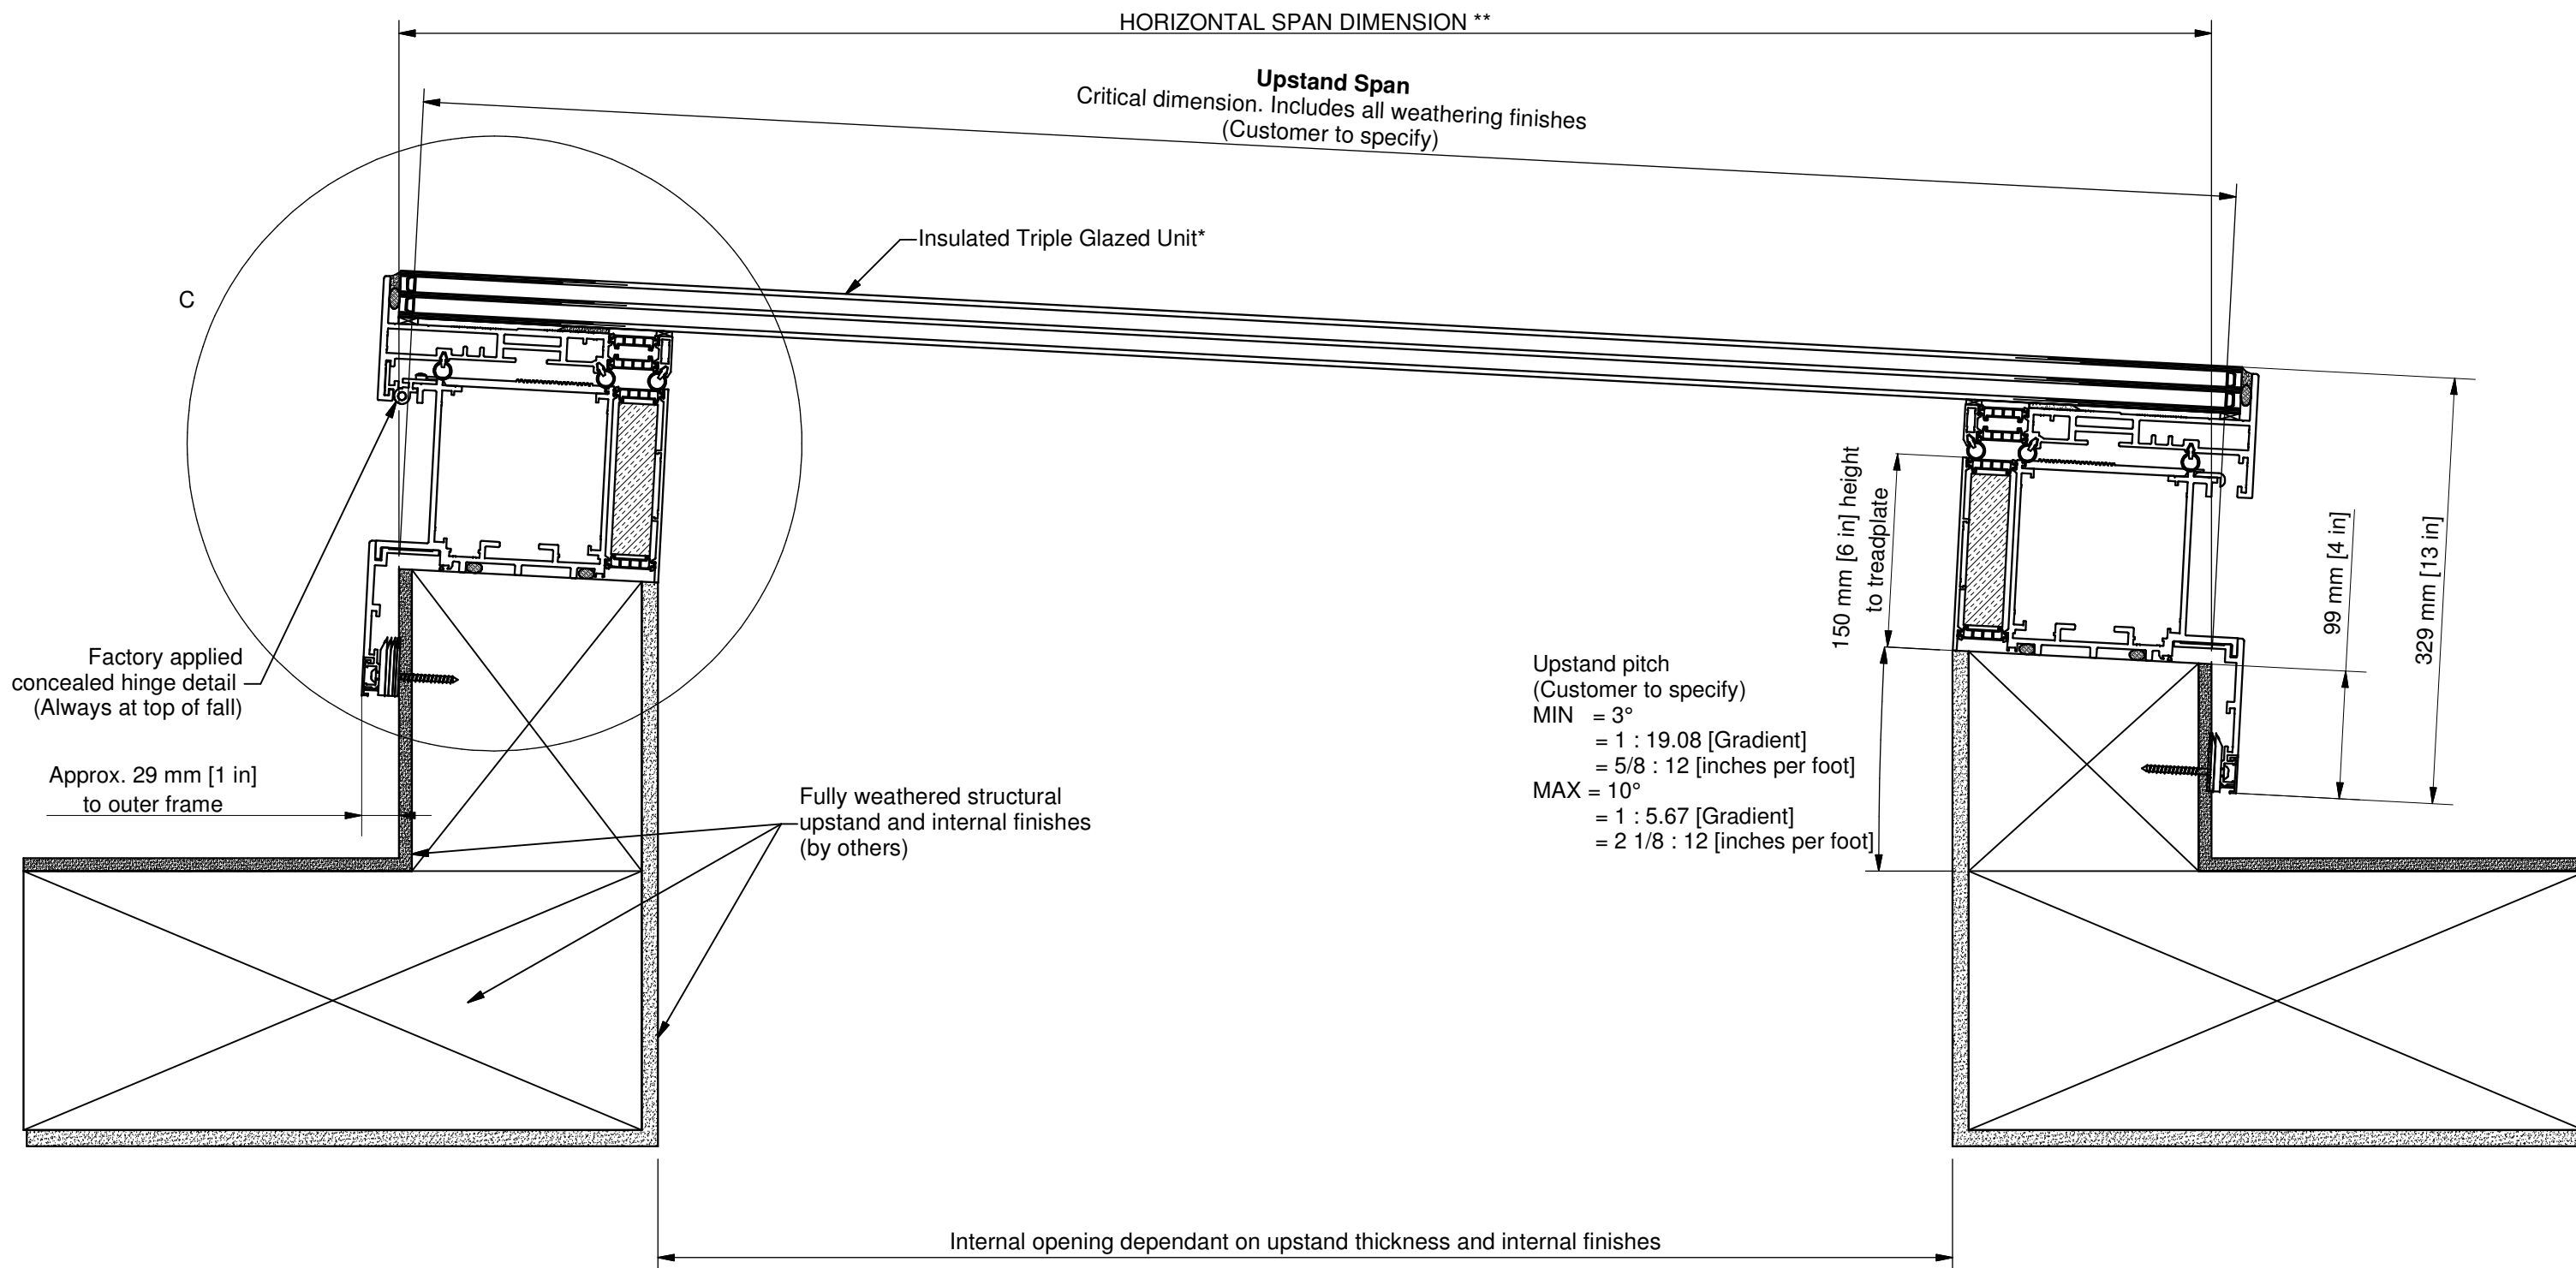

Section B-B (Scale 1:5 @ A3)
(Along fall)

*Glazing Composition Dependent on Required Sizes and Options.
Double Glazed Option Available on Some Sizes

Standard colour:
RAL7015 Slate grey outer
RAL9010 Pure white inner

Rev	Revision Description	Drawn/Date	Product: 406 GV Standard Skydoor	Checked By:
A	Drawing Border Revised	ALS 09/01/2019	Description: Skydoor Section B-B (Across the Fall) Triple Glaze	ARH
-	Initial Release	JWL 14/03/2014	Materials: N/A Finish: N/A Weight: N/A Quantity: N/A Scale: Do Not Scale	Check Date: 09/01/2019
			Drawn By: JWL Drawn Date: 14/03/2014 Drawing No: 406-ASS-414	