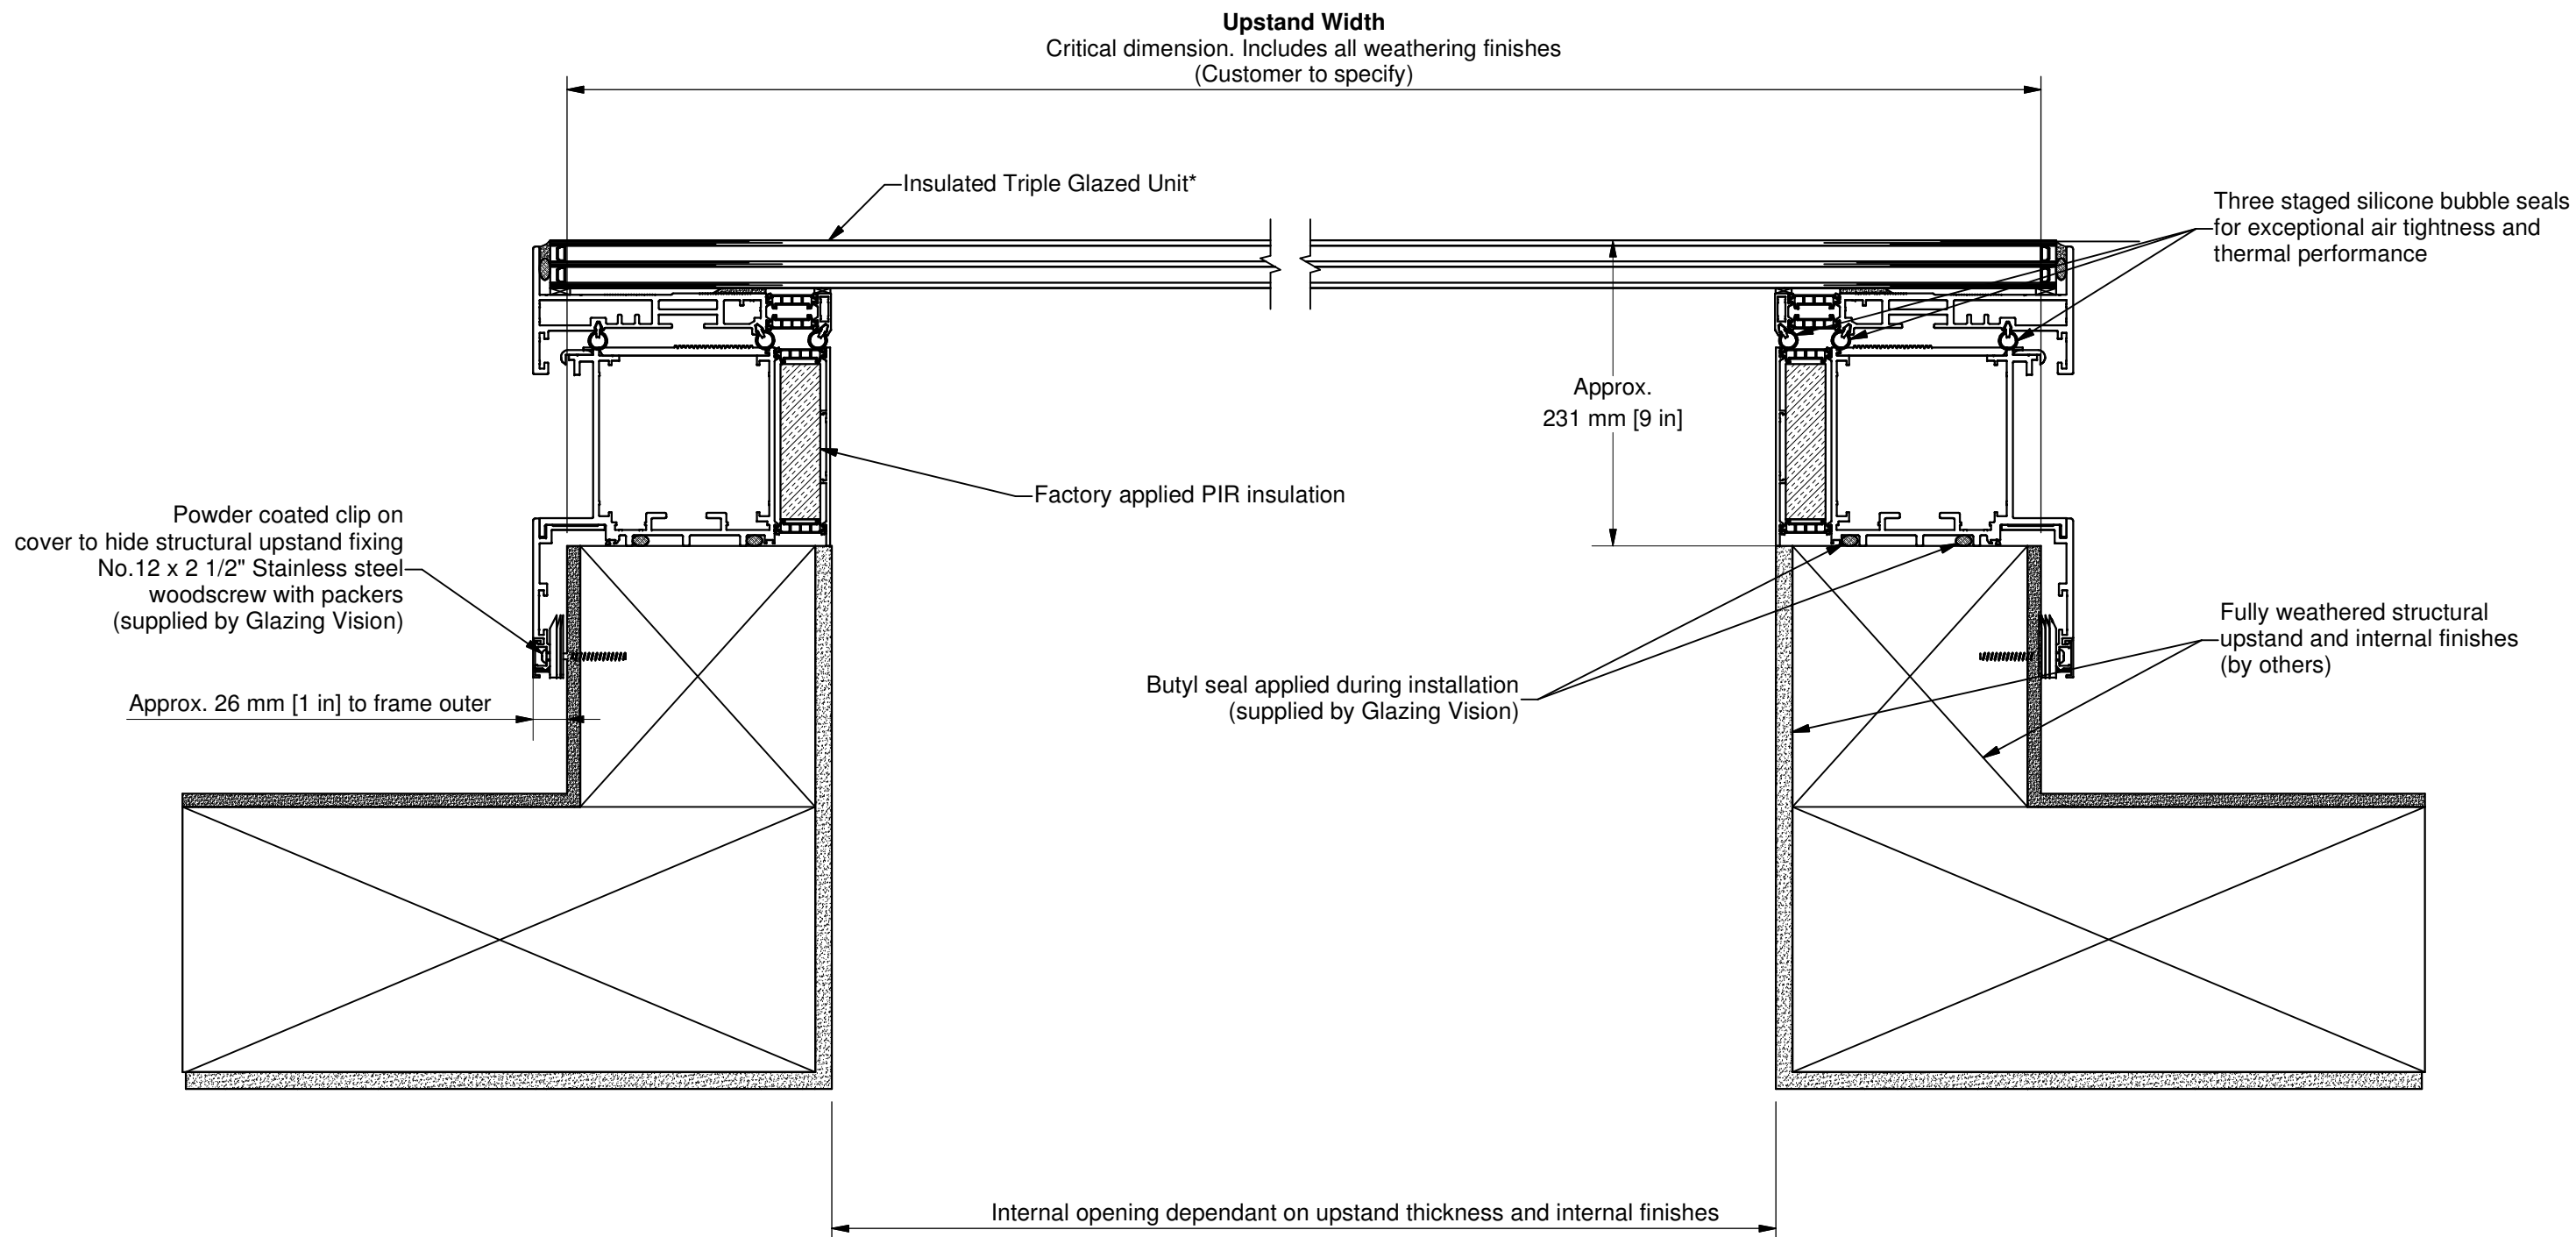

Section A-A (Scale 1:5 @ A3)
(Across the fall)

*Glazing Composition Dependent on Required Sizes and Options.
Double Glazed Option Available on Some Sizes

Standard colour:
RAL7015 Slate grey outer
RAL9010 Pure white inner

Rev	Revision Description	Drawn/Date
A	Drawing Border Revised	ALS 09/01/2019
-	Initial Release	JWL 14/03/2014

Product: 406 GV Standard Skydoor		Checked By: ARH
Description: Skydoor Section A-A (Across the Fall) Triple Glaze		Check Date: 09/01/2019
Materials: N/A	Drawn By: JWL	
Finish: N/A	Drawn Date: 14/03/2014	
Weight: N/A	Drawing No: 406-ASS-413	
Quantity: N/A		
Scale: Do Not Scale		